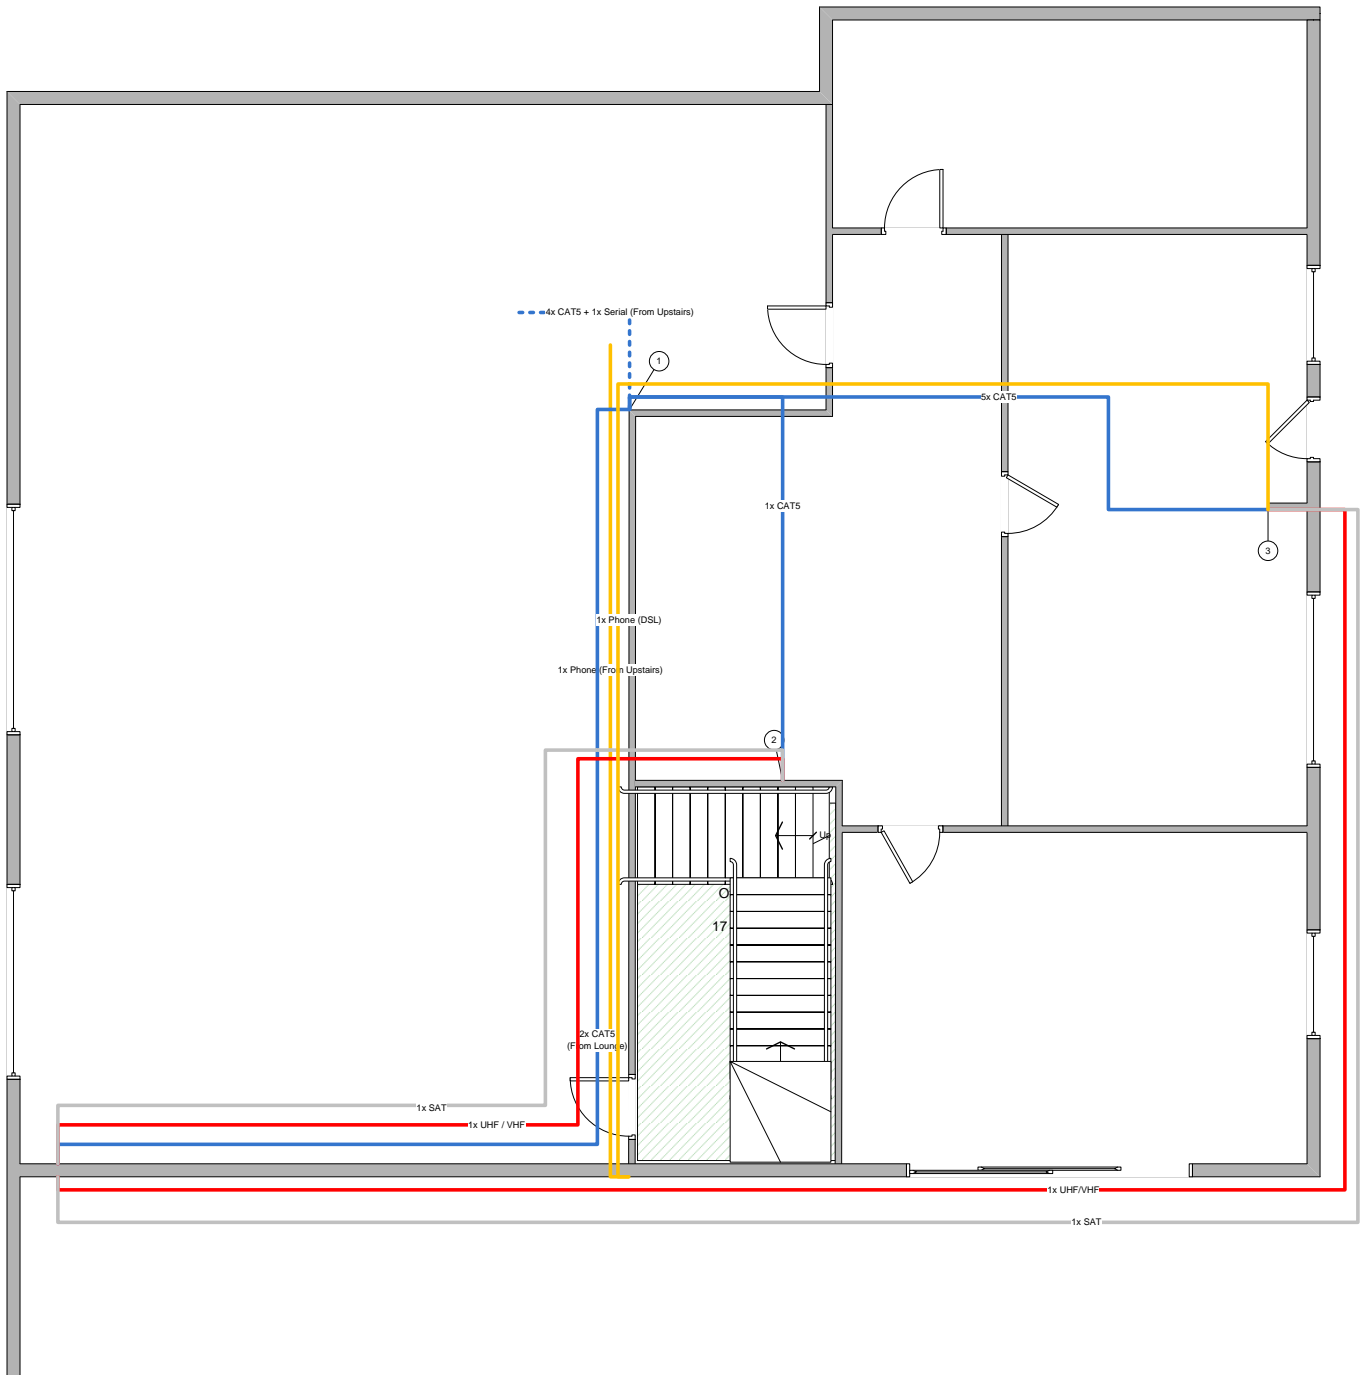

1. Roof Space

- 3x CAT5 / RJ45
- Power

2. Lounge / TV

- 1x SAT
- 1x UHF/VHF
- 2x CAT5 / RJ45
- 2x Banana Audio (L + R)

3. Master Bedroom

- 1x Phone (CAT5 / RJ45 Term)
- 1x CAT 5 / RJ45

4. Egress to Patch Panel

1. Patch Panel

- Includes 1x Serial from Upstairs

2. Rumpus/TV

- 1x CAT5
- 1x SAT
- 1x UHF/VHF

3. Office

- 5x CAT5 (1x IR 1x SAT 1x Switch = 2 Spare)
- 1x Phone (CAT5 / RJ45 Term)
- 1x SAT
- 1x UHF/VHF

Materials: